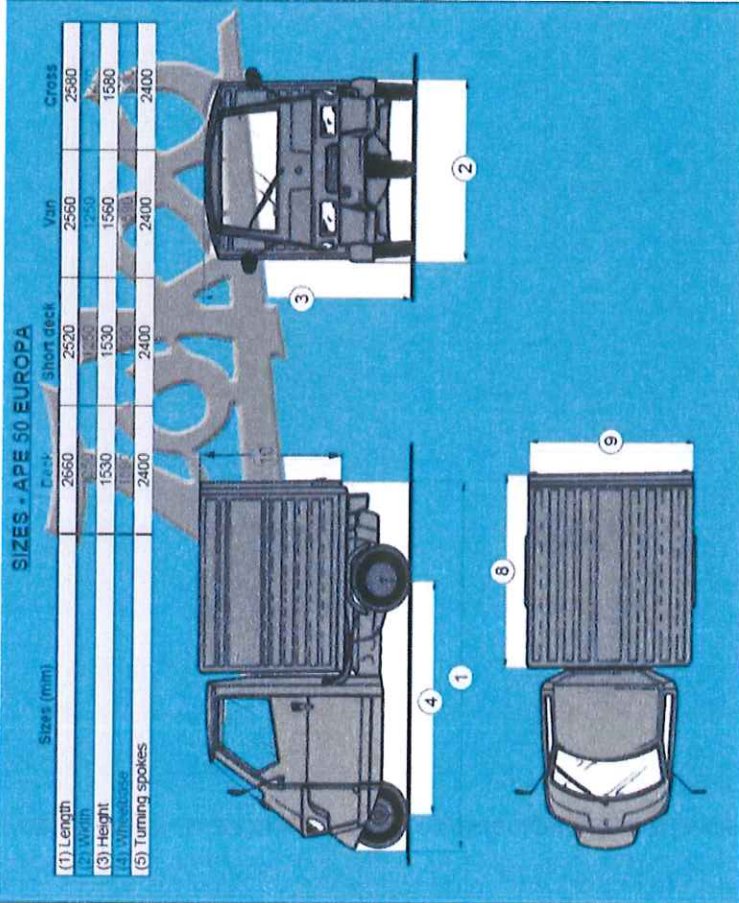

Design

Just for you

*Image for illustration purposes only – Design has not yet been finalised and can be influenced by Cheltenham Town Council if required.