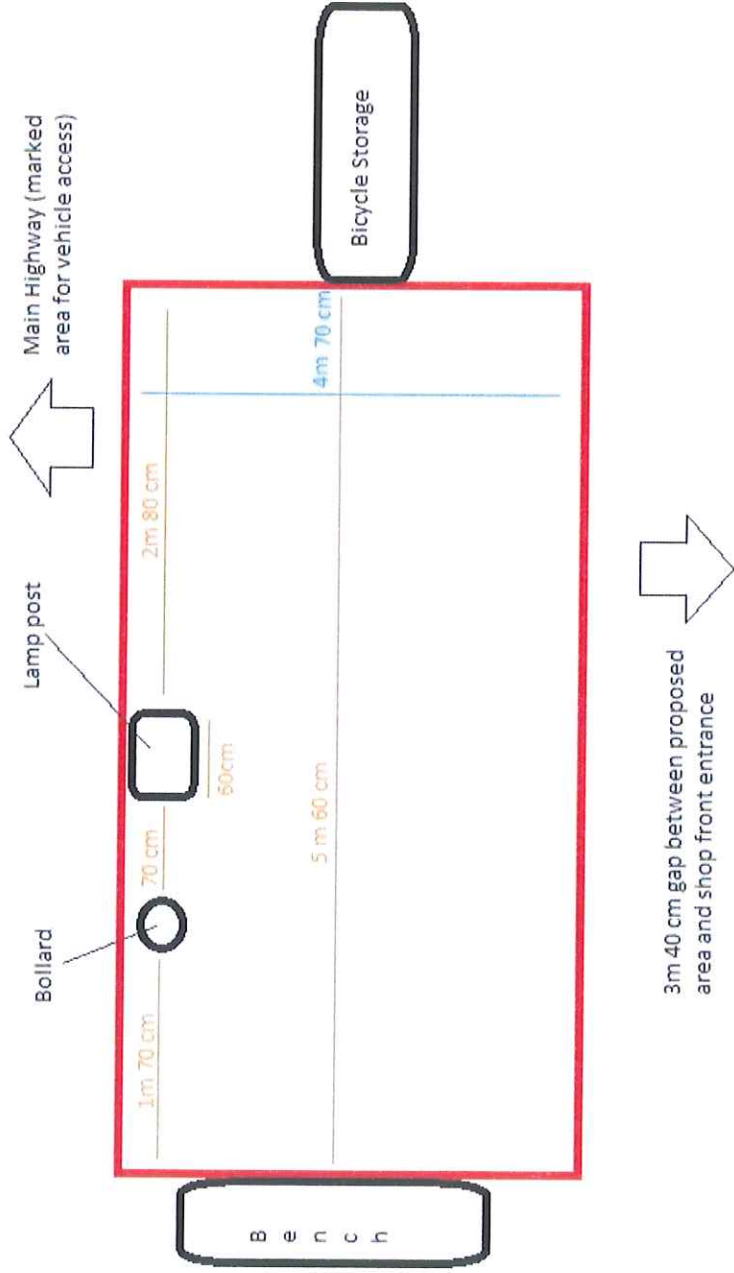

Location

The Piaggio Ape will fit within the proposed Red area without impeding on any pedestrian access whilst leaving space to enter and exit H Samuels.

There will still be plenty of room to access the bicycle storage facilities as well

Just for you

*Plan not to scale.

Location

Just for you

© Crown copyright and database rights 2015 Ordnance Survey 100048957. The representation of road, track or path is no evidence of a boundary or right of way. The representation of features as lines is no evidence of a property boundary.